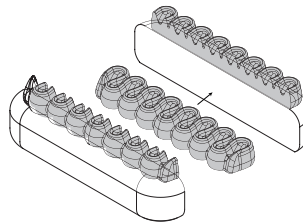

Effetto 3D
3D effect
3D effet

SWING

Item: 26.315.13.0065
Size: 80x45 h35mm
Volume: 6x95 Tot. 570ml
Pcs/Master: 10
EAN: 8051085323586

Effetto 3D
3D effect
3D effet

KIT POP ÉCLAIR

Item: 25.275.13.0065
 Cavity Size: 130x38 h46mm
 Volume: 6x140 ml Tot. 840ml
 Pcs/Master: 10
 EAN: 8051085155552

Effetto 3D
 3D effect
 3D effet

Utilizzabile come: usable as: utilisable comme:

Decorazione
 As a decoration
 comme une décoration

Inserto
 As an insert
 comme un insert

KIT CHIC ÉCLAIR

Item: 25.284.13.0065
 Cavity Size: 130x38 h40mm
 Volume: 6x140 ml Tot. 840ml
 Pcs/Master: 10
 EAN: 8051085313846