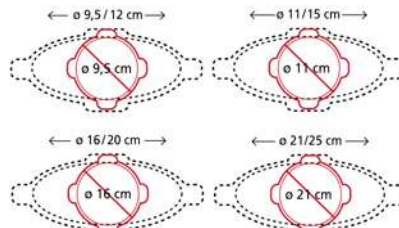

CFF SET4B COVERFLEX

Set 4 Pcs
Item: 25.015.86.0096
Size: Ø90-110-160-210mm
Pcs/master: 12
EAN: 8051085161706