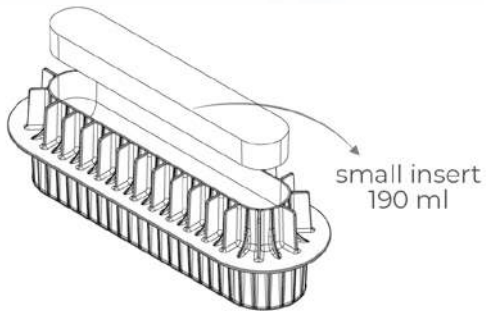

Ruota lo stampo
Flip the mould
Tourner le moule