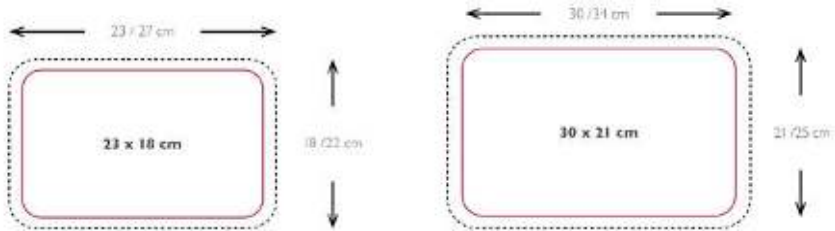

CFF COVERFLEX

Set 2 Pcs

Item: 25.016.86.0065

Size: 230x180mm - 300x210mm

Pcs/master: 12

EAN: 8051085220014