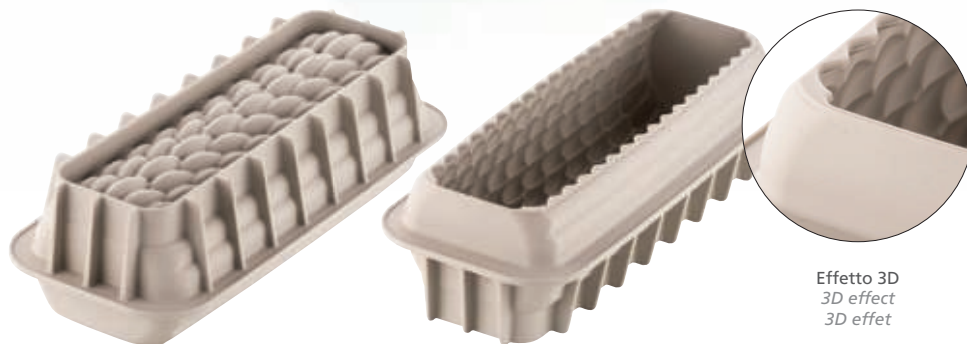

BÛCHE QUENELLE

Item: 20.434.13.0065

Size: 243x90mm h77mm

Volume: 1300ml

Pcs/Master: 4

EAN: 8032539937443

Effetto 3D
3D effect
3D effet

BÛCHE SAPIN