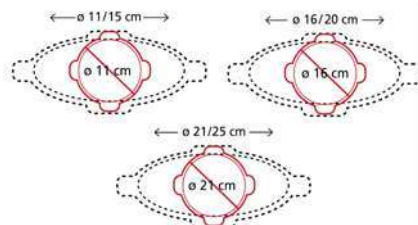

CFF SET3B COVERFLEX

Set 3 Pcs
Item: 25.014.86.0096
Size: Ø110-160-210mm
Pcs/master: 12
EAN: 8051085161683