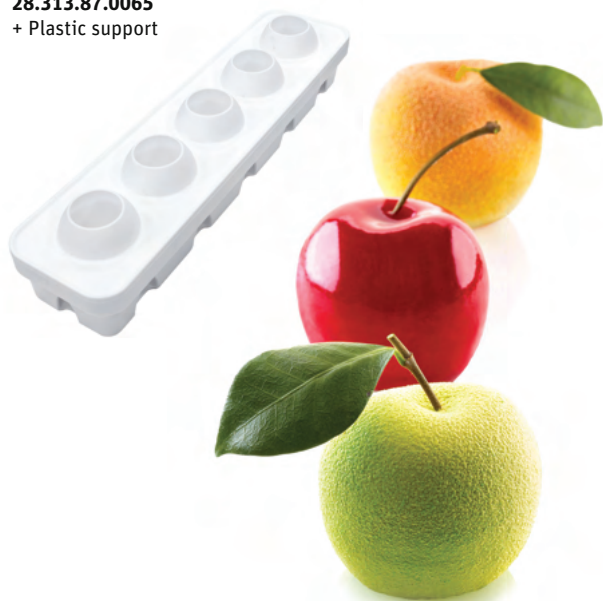

Mela, Ciliegia & Pesca ¹¹⁵

Size: Ø 60 h 55 mm
Volume 5x115 ml
28.313.87.0065
+ Plastic support