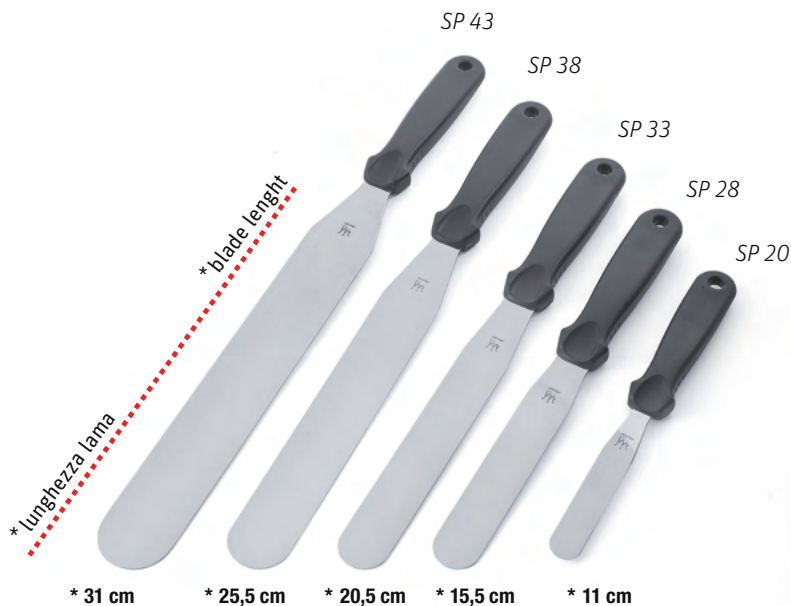

Size: 25,5 cm
73.434.99.0001

SP 43

Size: 31 cm
73.437.99.0001

Edged spatulas

Spatola angolare in acciaio inox con manico in plastica.
Stainless steel spatula with plastic handle

SP-ANG 20

Size: 9 cm
73.435.99.0001