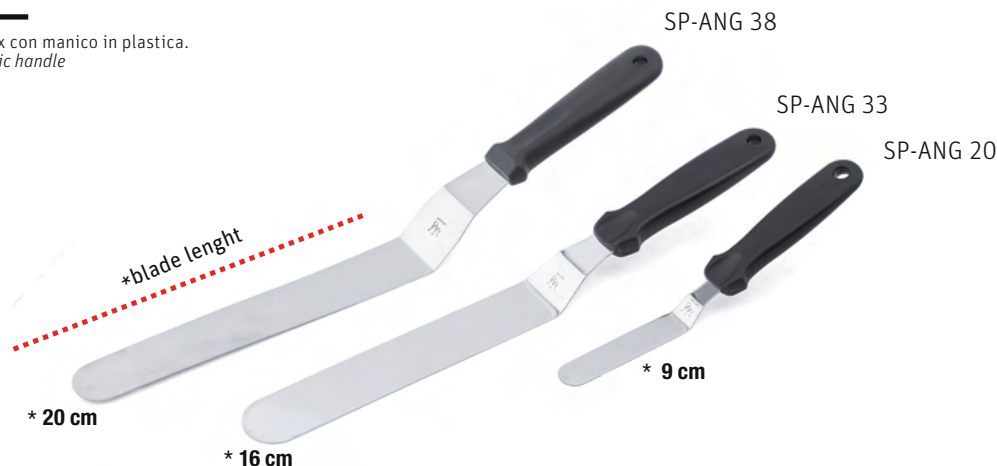

SP-ANG 38

Size: 20 cm
73.438.99.0001