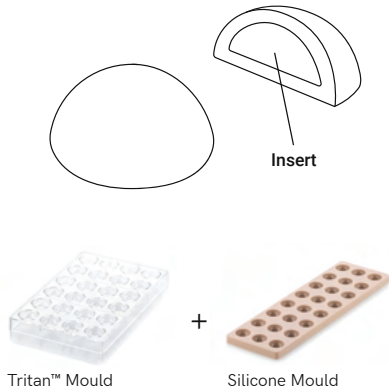

Tablette Size:
95 x 65 h 5 mm

4 Tablettes / Mould
52.925.86.0065

Kit Semisfera 01

Vol. 8,5 ml

Praline Size:
Ø31 mm h 16,5 mm

24 pralines / mould
52.913.86.0065

Kit Ovale 01

Vol. 8,5 ml