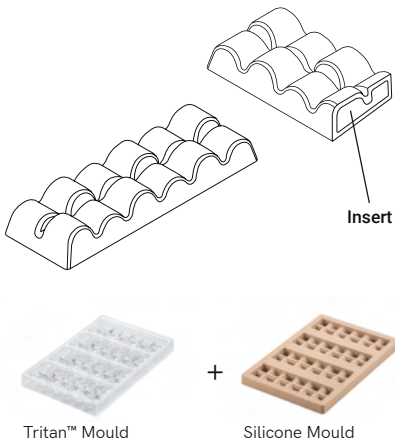

Kit Sinfonia-B

Vol. 42 ml

Snack Bar Size:
120 x 25 h 20,5 mm

10 snack bar / mould
52.924.86.0065

Kit Sinfonia-T

Vol. 107 ml

Tablette Size:
150 x 50 h 20,5 mm

4 Tablettes / mould
52.923.86.0065