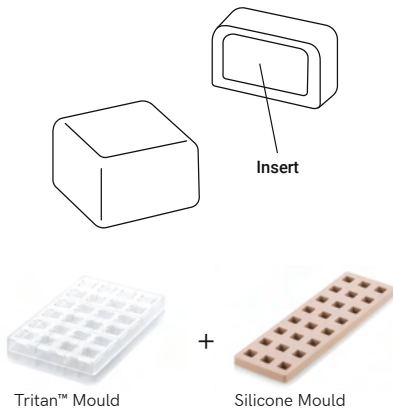

Praline Size:
23 x 33 h 15 mm

24 pralines / mould
52.914.86.0065

Kit Quadro 01

Vol. 8,9 ml

Praline Size:
25 x 25 h 15 mm

24 pralines / mould
52.915.86.0065

Onda-P

By David Vidal