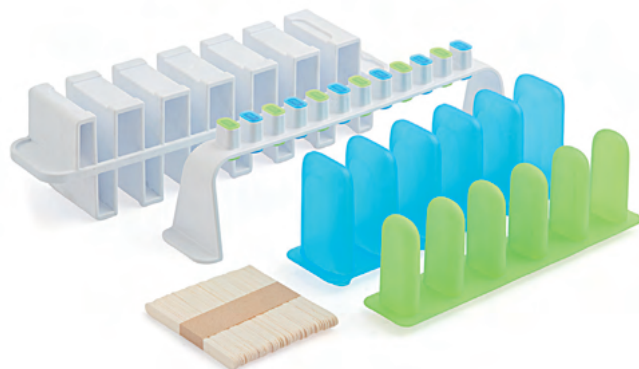

La stabilità dei supporti in plastica e la flessibilità degli stampi in silicone si sposano perfettamente in questo kit garantendo una perfetta tenuta della forma, una sfornatura facilitata del prodotto garantita fino a -60°C, ottimizzazione dei tempi di realizzazione e facilità di stoccaggio.

The stability of the plastic supports and the flexibility of the silicone moulds are perfectly combined in this kit guaranteeing a flawless result, easy unmoulding guaranteed till -60°C, lower production time and storage easiness.