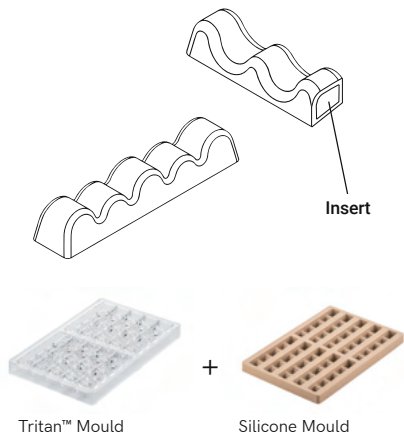

Vol. 48 ml

Snack Bar Size:
Silicone Mould 115 x 20 h 13 mm
Vol. 8 x 19 ml
Tritan Mould 128 x 33 h 14 mm
Vol. 8 x 29 ml

8 Snack Bars / Mould
52.916.86.0065

By Alexandre Bourdeaux

Tritan™ Mould

+

Silicone Mould

Kit Bar Volta

Vol. 52 ml

Snack Bar Size:
Silicone Mould 115 x 20 h 13 mm
Vol. 8 x 23 ml
Tritan Mould 128 x 33 h 14 mm
Vol. 8 x 29 ml

8 Snack Bars / Mould
52.991.86.0065

By Alexandre Bourdeaux

Tritan™ Mould

+

Silicone Mould

Kit Bar Duna

Vol. 57 ml

Snack Bar Size:
Silicone Mould 115 x 20 h 13 mm
Vol. 8 x 28 ml
Tritan Mould 128 x 33 h 14 mm
Vol. 8 x 29 ml

8 Snack Bars / Mould
52.992.86.0065

Kit Sinfonia-B

Vol. 42 ml

Snack Bar Size:
75,5 x 38 h 16,5 mm

10 Snack Bar / Mould
52.922.86.0065

Kit Blocco-T

Vol. 77 ml

Tablette Size:
75 x 75 h 16,5 mm

6 Blocks / Mould
52.921.86.0065

Tritan™ Mould

+