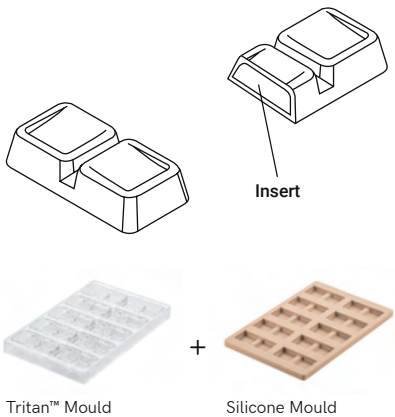

Snack Bar Size:
120 x 25 h 20,5 mm

10 snack bar / mould
52.924.86.0065

Kit Sinfonia-T

Vol. 107 ml

Tablette Size:
150 x 50 h 20,5 mm

4 Tablettes / mould
52.923.86.0065

Kit Blocco-B

Vol. 38,5 ml

Snack Bar Size:
75,5 x 38 h 16,5 mm

10 Snack Bar / Mould
52.922.86.0065

Kit Blocco-T

Vol. 77 ml

Tablette Size:
75 x 75 h 16,5 mm

6 Blocks / Mould
52.921.86.0065

Tritan™ Mould

+