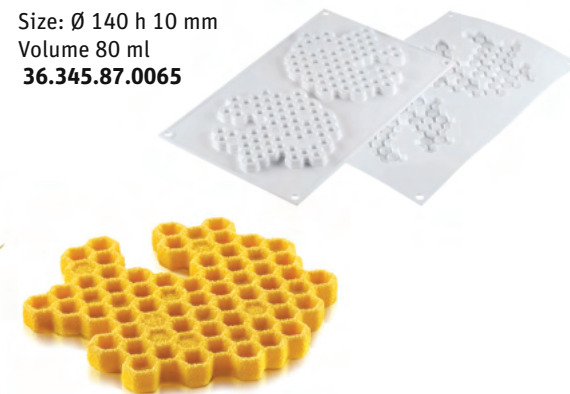

Miel ⁸⁰

Size: Ø 140 h 10 mm
Volume 80 ml
36.345.87.0065